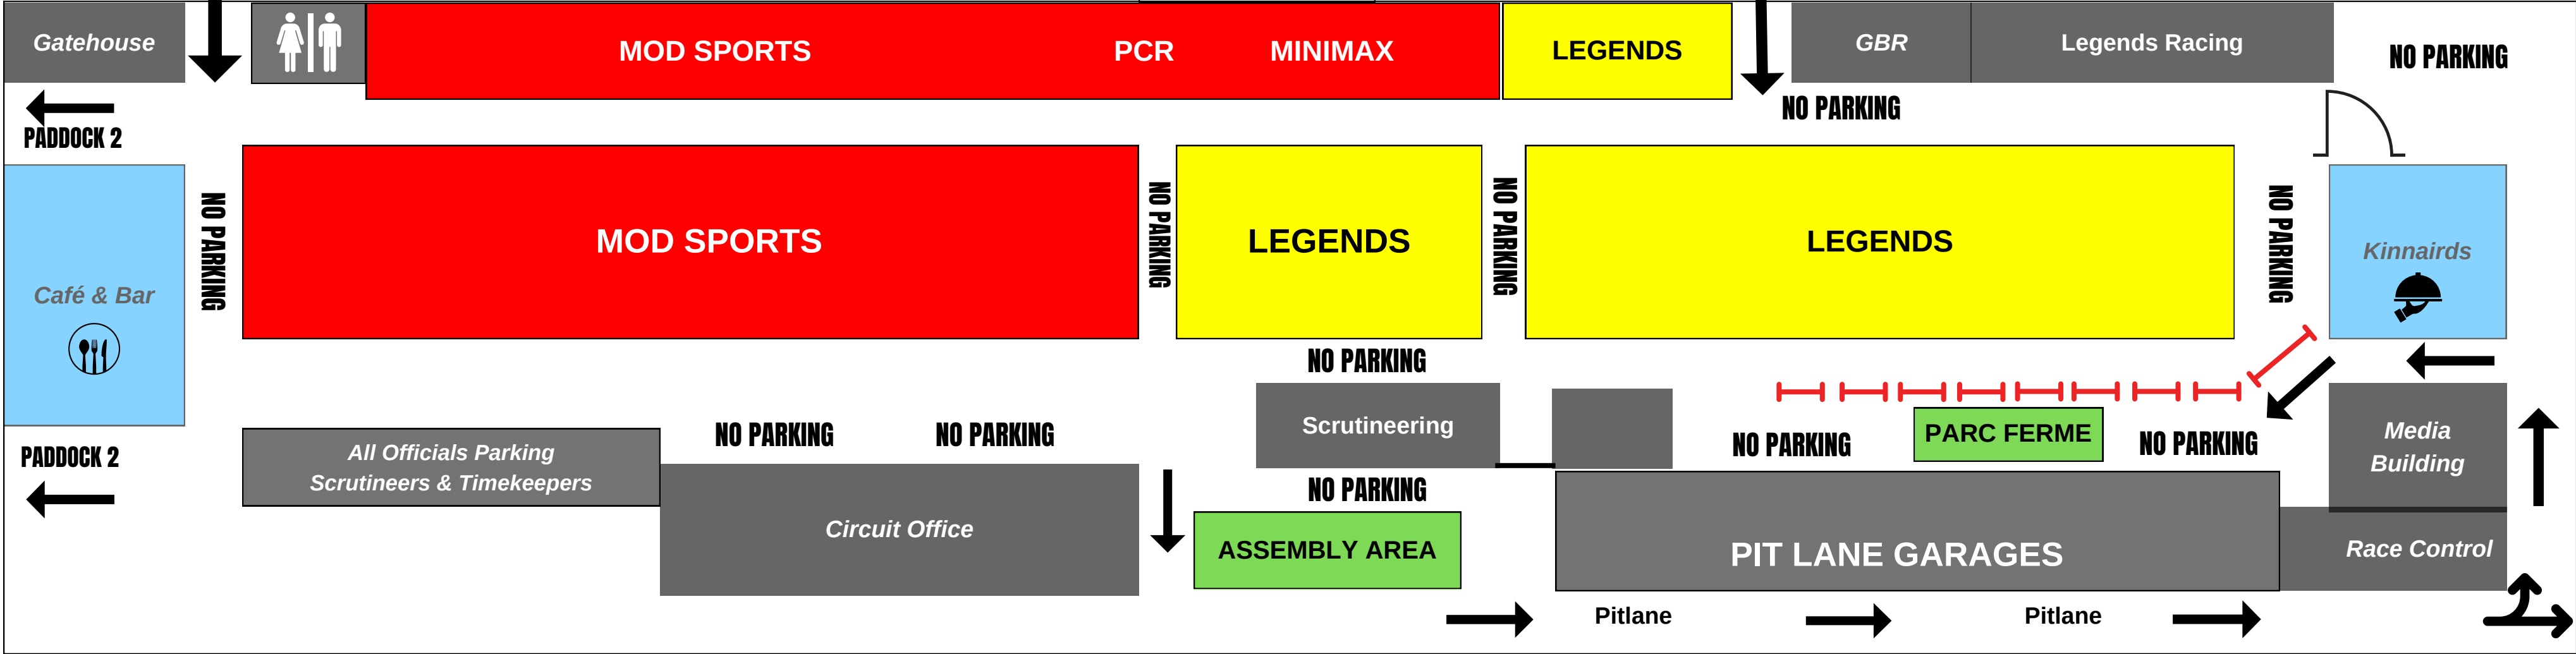

OCTOBER BEST OF SCOTTISH CLOCKWISE

PADDOCK 5

PADDOCK 1

Gatehouse

PADDOCK 2

Café & Bar

PADDOCK 2

MOD SPORTS PCR MINIMAX LEGENDS

GBR Legends Racing

NO PARKING

MOD SPORTS

LEGENDS

LEGENDS

Kinnairds

All Officials Parking Scrutineers & Timekeepers

Circuit Office

ASSEMBLY AREA

Scrutineering

PIT LANE GARAGES

PARC FERME

Media Building

Race Control

Pitlane

Pitlane

OCTOBER BEST OF SCOTTISH CLOCKWISE

PADDOCK 2

CLASSICS (Sun)
C1 (Sun)

Please Park With Consideration / Park Neatly

**PICKUPS &
FIESTA (Sun)**

Please Park With Consideration / Park Neatly

Toilets