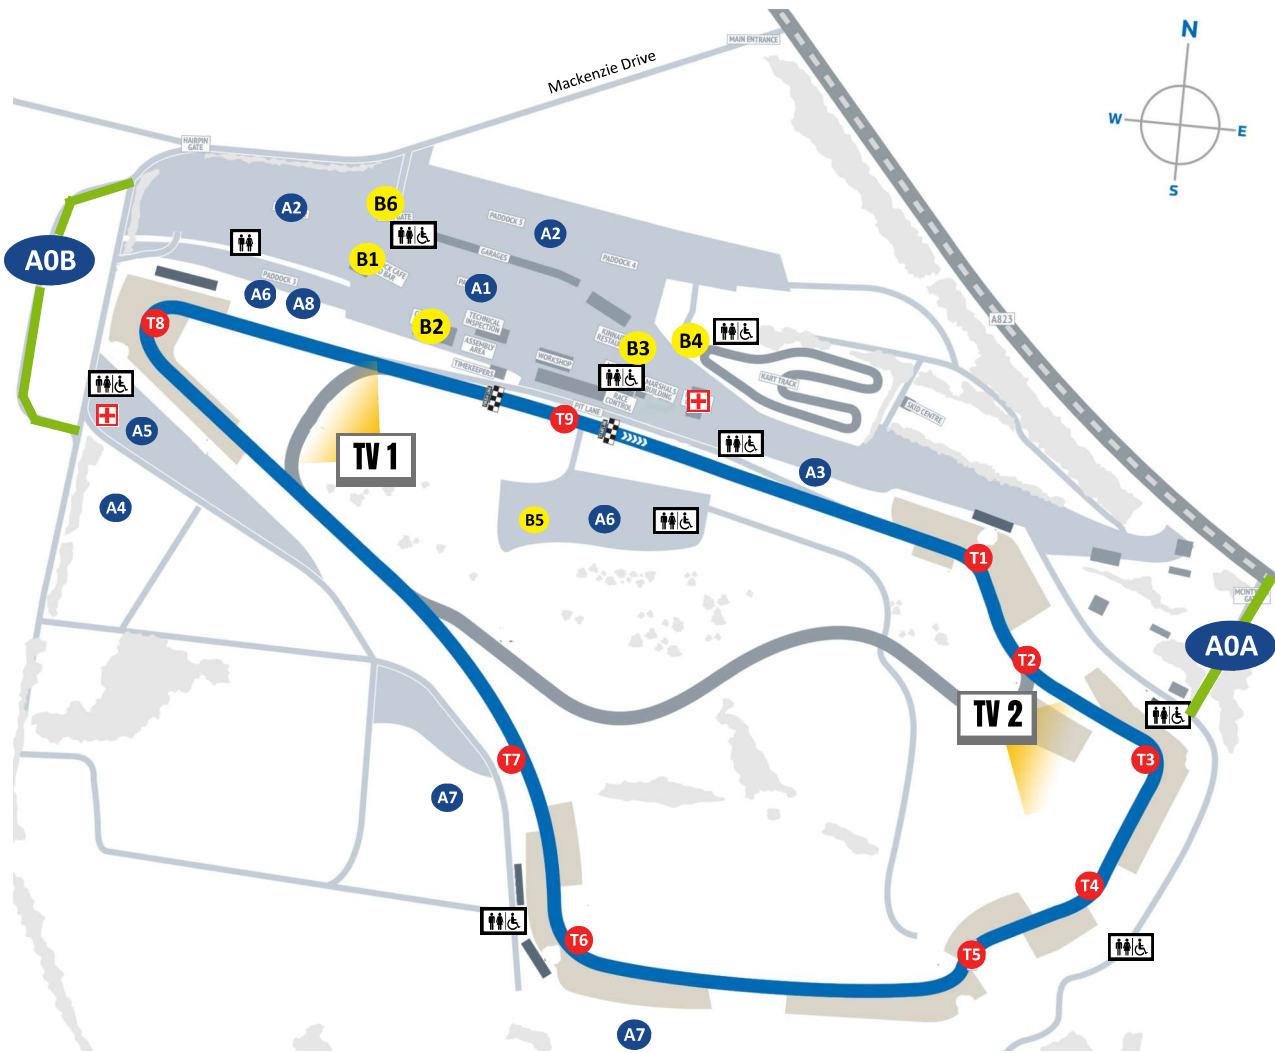

VENUE MAP

KNOCKHILL RACING CIRCUIT
LENGTH: 1.3 MILES

CORNER NAMES

- T1** Duffus Dip
- T2** Leslies
- T3** McIntyres
- T4** Butchers
- T5** Blackcircles.com Chicane
- T6** Clarks
- T7** Hislops
- T8** Taylors Hairpin
- T9** Start/Finish

MEDICAL POINTS

+ Medical Points

FACILITIES

- B1** Paddock Cafe & Bar
- B2** Circuit Office for info/ Merchandise/Programmes
- B3** Kinnaird's Bistro
- B4** Karting Centre
- B5** Garry Stagg Commentary Tower
- B6** Main Gate Security

AREAS

- A0A** McIntyres Exit Road
- A0B** Hairpin Exit Road
- A1** Main Paddock
- A2** Support Paddock
- A3** Pre-booked Disabled Parking
- A4** Season Pass Holders Parking
- A5** Trade Stands
- A6** Team VIP Hospitality
- A7** Campsite
- A8** Jim Clark Tribute Marquee

LIVE RADIO BROADCASTING ON 93.7FM - TUNE IN!
FOR MESSAGES AND SHOUTOUTS
TEXT "KNOCKHILL" TO 60777.

BTCC Paddock Autograph Session
SUN 11 AUG | 12.45 – 13.10